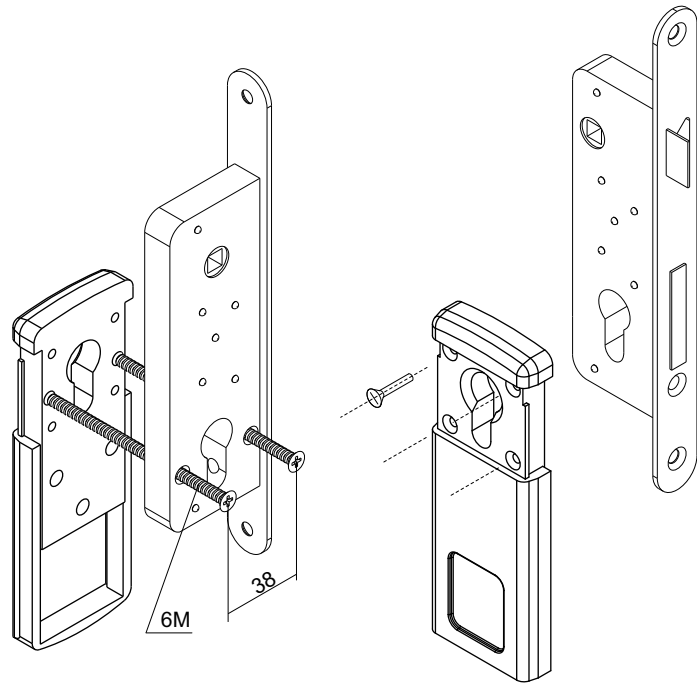

COLORI DISPONIBILI / COLOURS AVAILABLE

- Cromo Satinato / Satin Chrome (T)
- PVD Ottone / PVD Brass (2)

VERSIONI SPECIALI / SPECIAL VERSIONS

- KA chiavi uguali / KA key alike (with key icons)

CHIUSURA E APERTURA CON CHIAVE
LOCKING AND UNLOCKING WITH KEY

MG110BC

SPORGENZE PROTETTE / PROTRUSIONS COVERED

- Max. 12 mm (with key icon)

CHIAVI / KEYS

- MAGNETIC KEY (with key icon)

IMBALLO / PACKAGING

- x 1 + (with box and key icons)

SPESSORI / SPACERS

- OPTIONAL
  3 mm A0766 (with spacer icon)