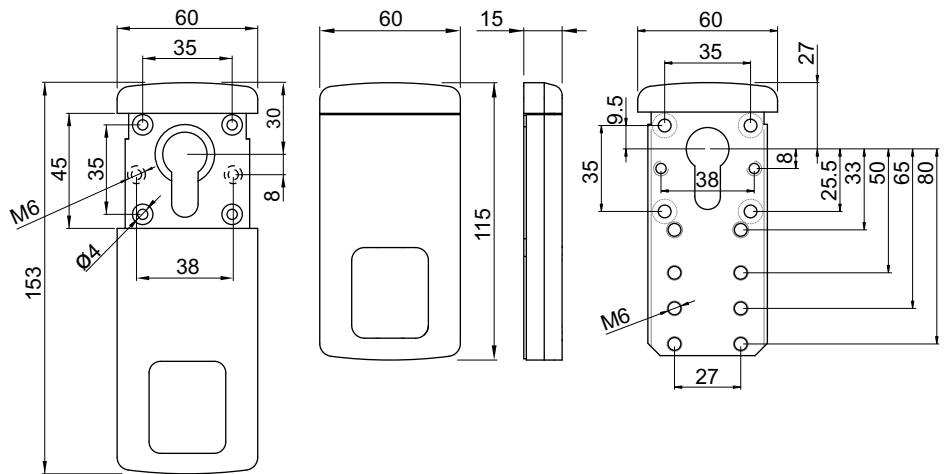

COLORI DISPONIBILI / COLOURS AVAILABLE

- Cromo Satinato / Satin Chrome (T)
- PVD Ottone / PVD Brass (2)

VERSIONI SPECIALI / SPECIAL VERSIONS

- KA chiavi uguali / KA key alike (with key icons)

CHIUSURA E APERTURA CON CHIAVE
LOCKING AND UNLOCKING WITH KEY

MG110BC

SPORGENZE PROTETTE / PROTRUSIONS COVERED

- Max. 12 mm (with key icon)

CHIAVI / KEYS

- MAGNETIC KEY (with key icon)

IMBALLO / PACKAGING

- x 1 + (with box and key icons)

SPESSORI / SPACERS

- OPTIONAL
  3 mm A0766 (with spacer icon)