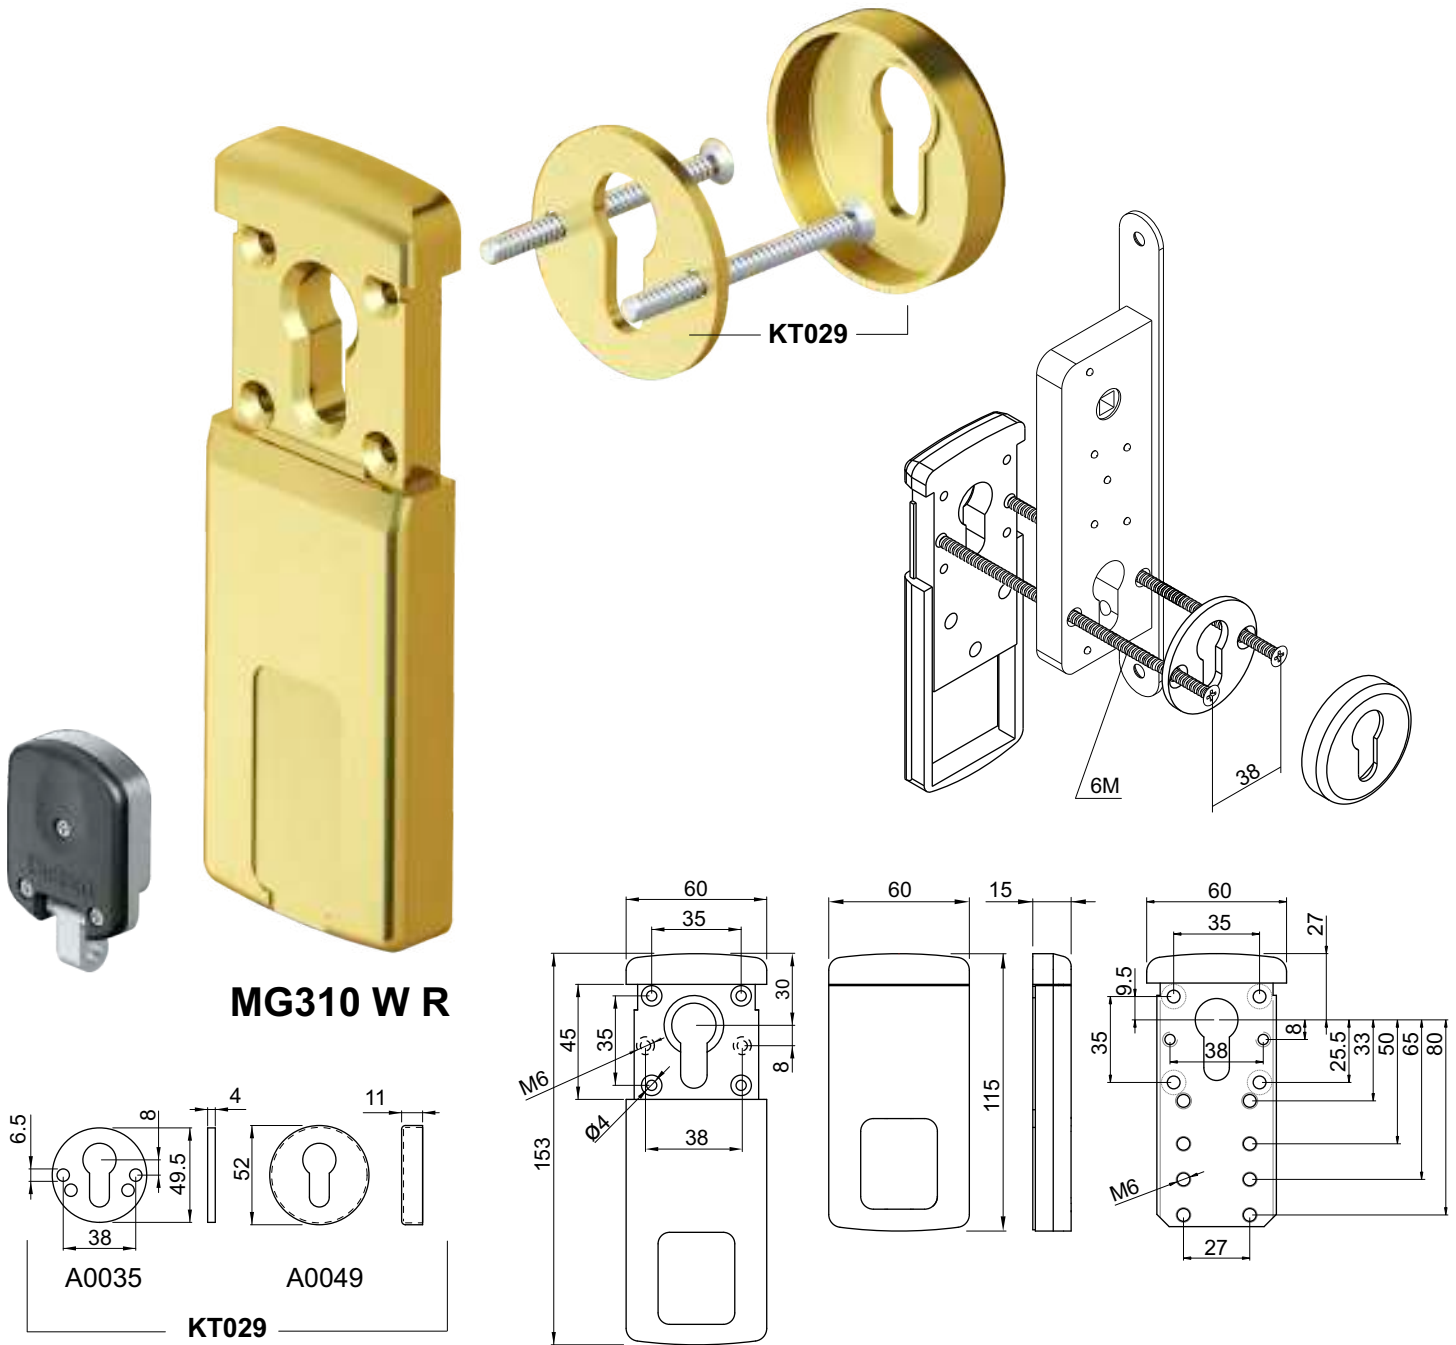

MG310 W R

COLORI DISPONIBILI / COLOURS AVAILABLE

- Cromo Satinato / Satin Chrome (T)
- PVD Ottone / PVD Brass (2)

VERSIONI SPECIALI / SPECIAL VERSIONS

- KA chiavi uguali (KA key alike)

CHIUSURA E APERTURA CON CHIAVE
LOCKING AND UNLOCKING WITH KEY

MG110BC

SPORGENZE PROTETTE / PROTRUSIONS COVERED

- Max. 12 mm

CHIAVI / KEYS

- MAGNETIC KEY

IMBALLO / PACKAGING

- x 1 +

SPESSORI / SPACERS

- OPTIONAL
- 3 mm A0766